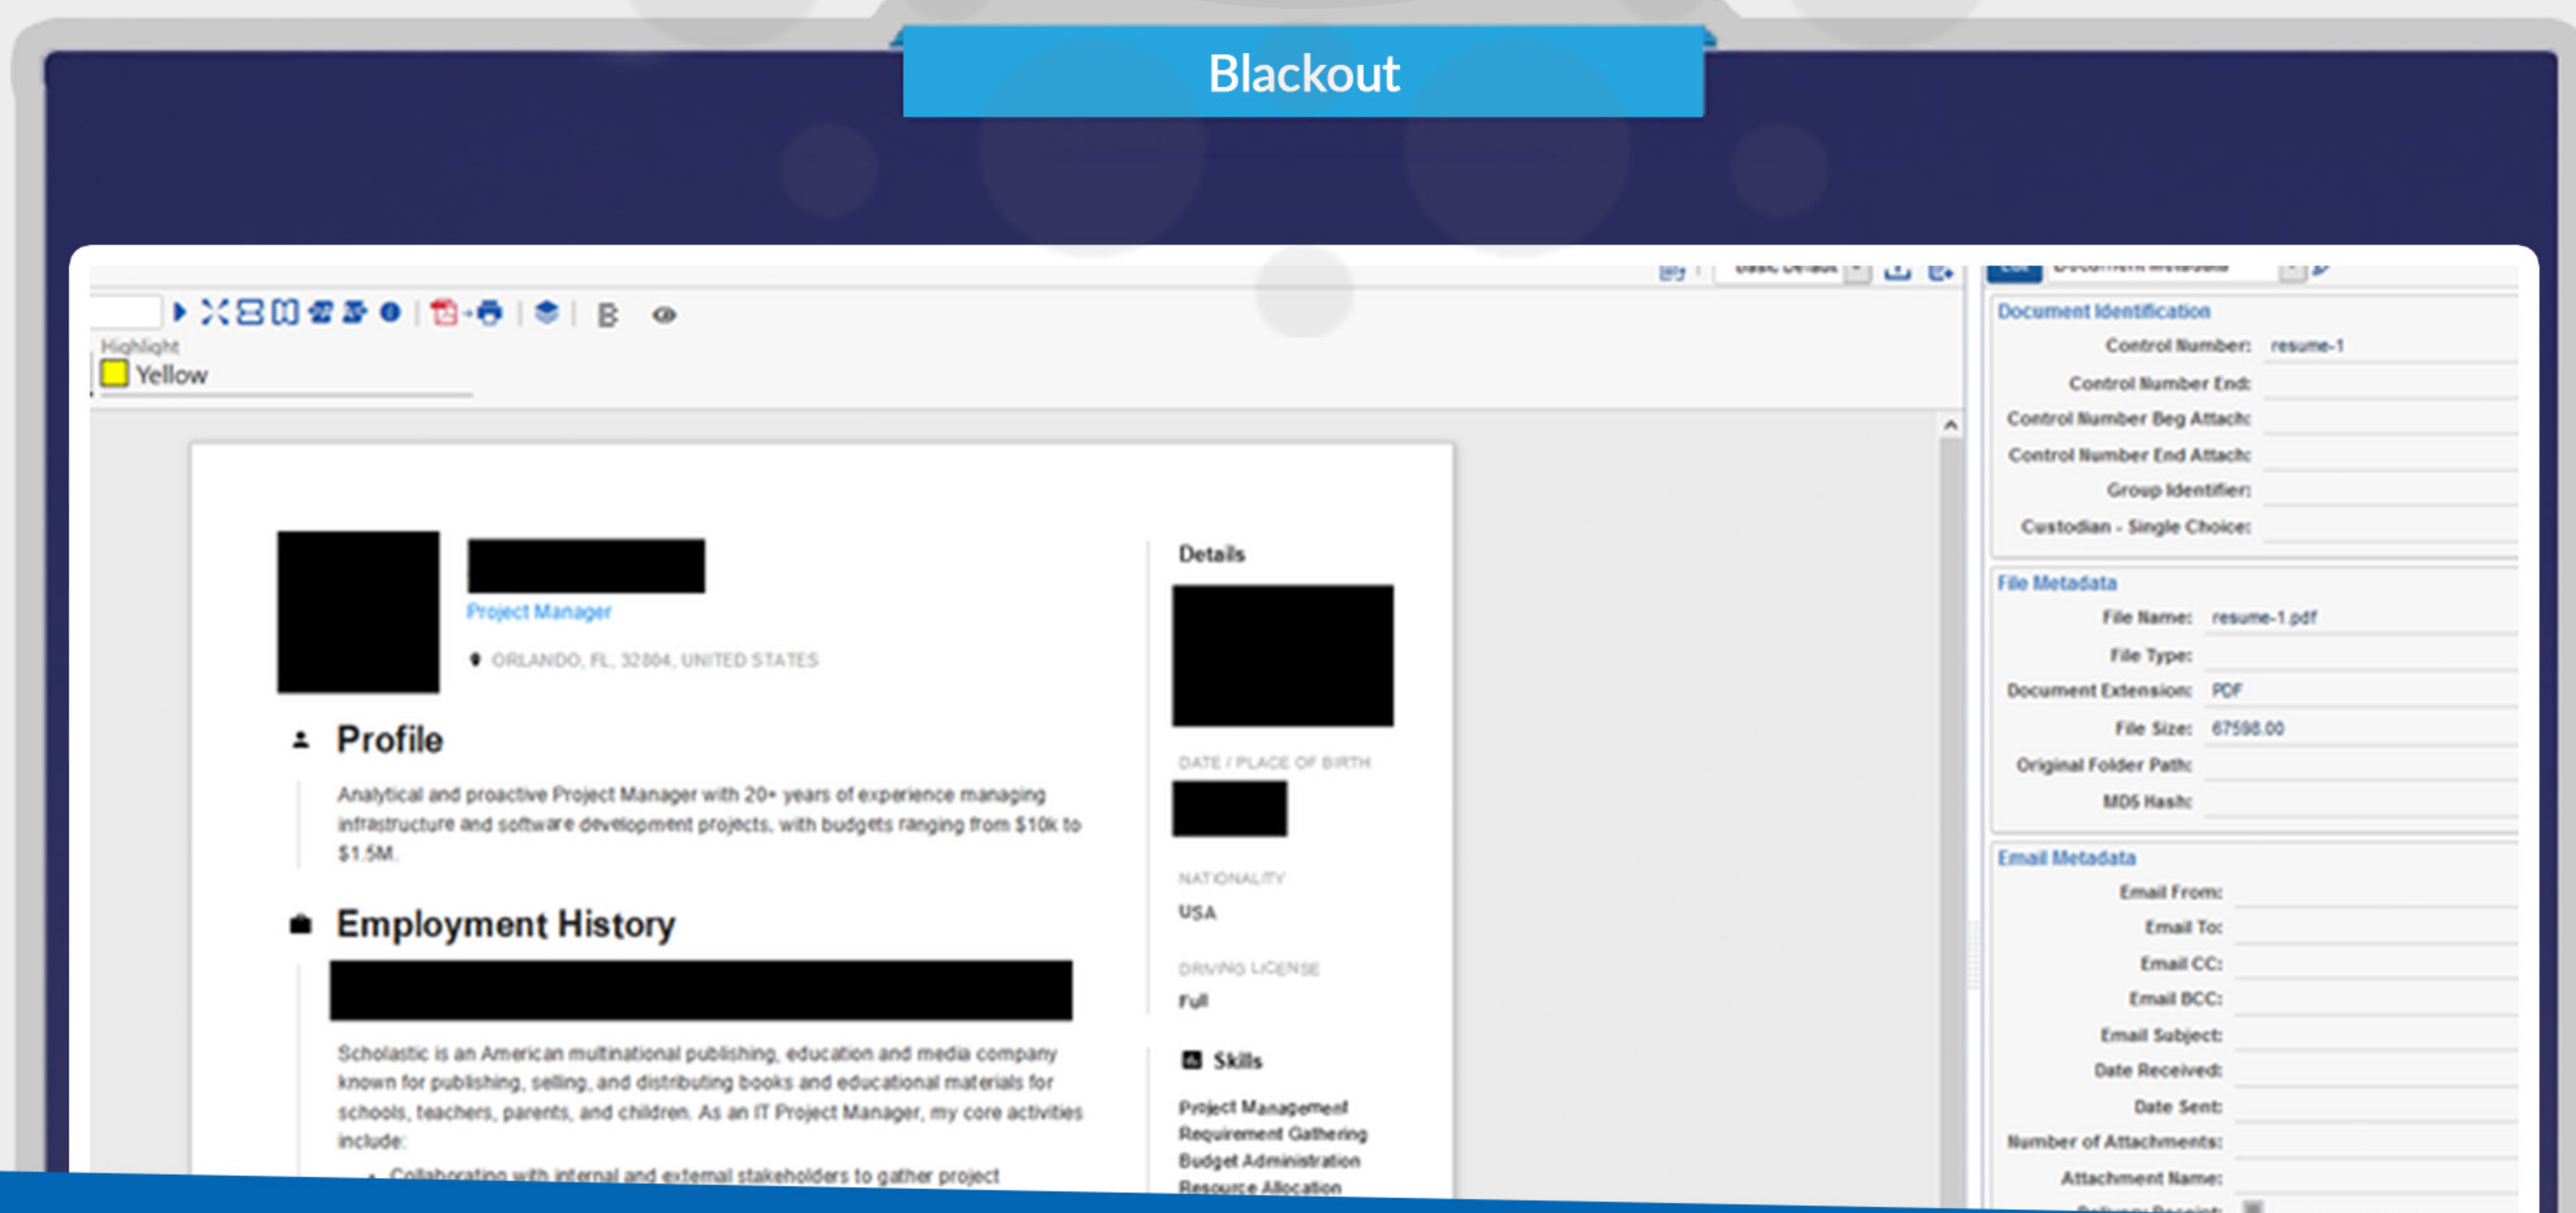

# Blackout: The fastest, most accurate way to automate redactions and highlights in Relativity

Manual redactions take time you don't have. Luckily, there's Blackout, from software maker Milyli. Its assisted redaction tool automatically redacts and highlights in documents based on criteria you create. Set your criteria and let Blackout do the rest.